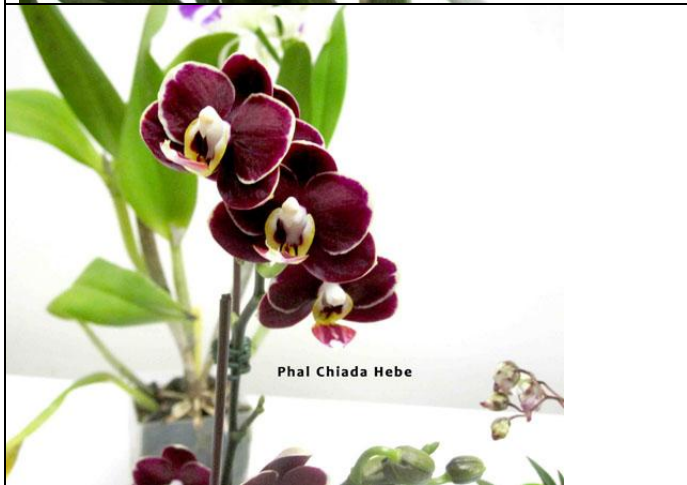

# January 2012 Show & Tell Plants

Bc Maikai 'Mayumi' HCC/AOS

Bllrg Peggy Ruth Carpenter 'Morning Joy'

Bc GolfGreen 'HairPig' JC/AOS

Paph Spiceranum

**Aerangis luteo-alba v. rhodosticta**

**King of Sweden**

**Paph GW Kloppe (Paph. venustum x Paph. Carole Kroeger)**

**Paph Incredible (Catillo-Lagrosse) x moquetteanum**

**Dialaeliacattleya 'Winter Fantasy'**

**Tolumnia**

**Phal Chiada Hebe**

**Blrig Peggy Ruth Carpenter 'Morning Joy'**

**Brassavola Little Stars 'Yasuji Takasaki'**