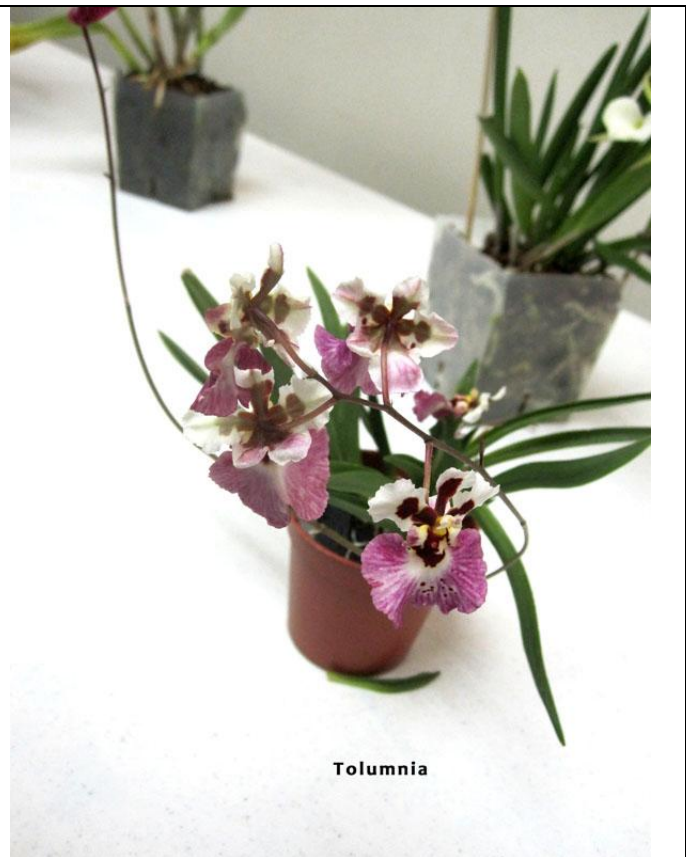

Dialaeliacattleya 'Winter Fantasy'

Tolumnia